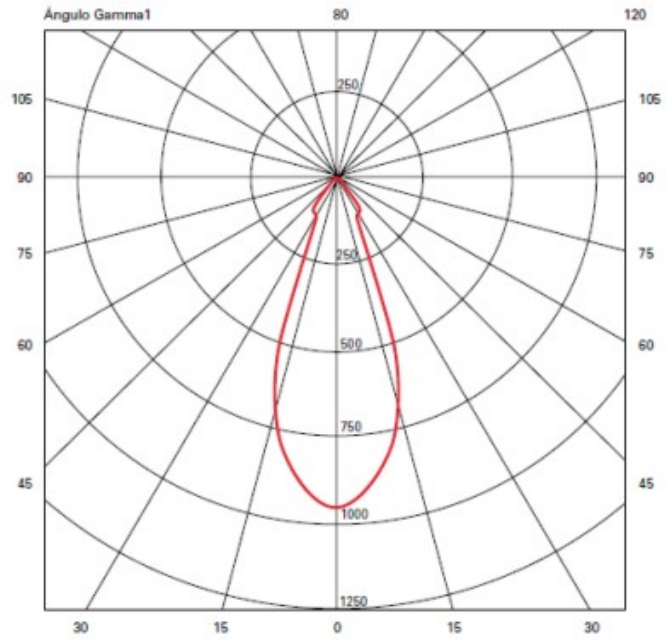

HALOGEN 75 W