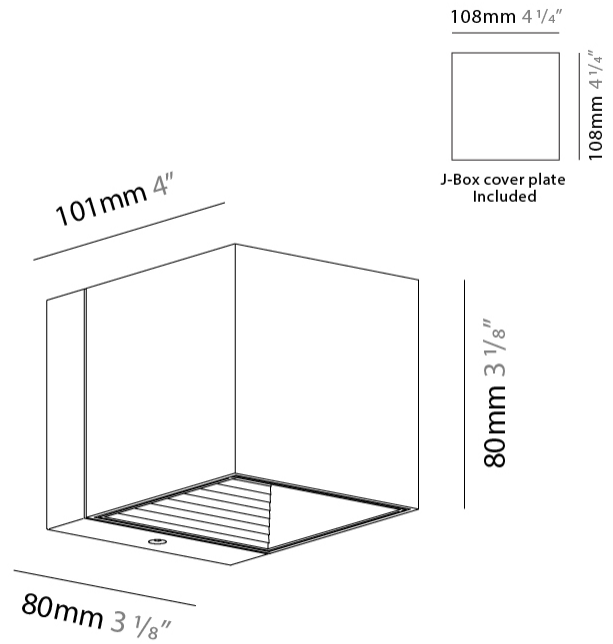

DAU SINGLE SURFACE

D93148R9-

base number Finish
Options

PROJECT
TYPE
SPECIFIER
QUANTITY
DATE

1. To build a product code in our configurator select the specify button on the base model # product page
2. To build a manual product code on this datasheet choose from the options listed below in blue font and add the suffix to the base model #

GENERAL

Series: Dau
Subseries: Dau Single
Brand: Milan
Division: Design
Mounting Type: Surface
Mounting Location: Wall
Subcategory: Up/Down Light

PHYSICAL

Shape: Cube
Length (mm): 80
Length (in): 3 1/8
Height (mm): 80
Height (in): 3 1/8
Extension (mm): 101
Extension (in): 4
Light Distribution: Direct / Indirect
Fixture Finish: BAL / MWL / BSL
Fixture Material: Extruded Aluminum

ELECTRICAL

Lamp Type: LED
Input Wattage (W): 14
Dimming: Electronic Low Voltage Dimming to 20%
Input Voltage (V): 120Vac Direct Line

LED

Number of LEDs: 2
Color Temperature (°K): 3000
Max. Delivered Lumen (lm): 1330
CRI: >90 CRI

OPTICAL

RATINGS AND CERTIFICATIONS

Certified By: Certified for North American Standards
IP rating: IP44