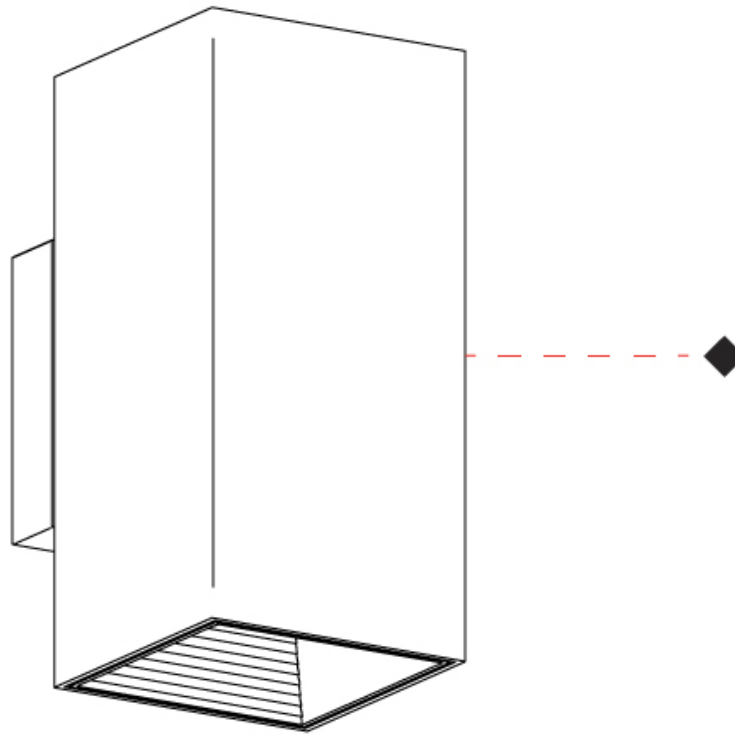

DAU SINGLE SURFACE

D93152R9-

PROJECT

TYPE

SPECIFIER

QUANTITY

DATE

D