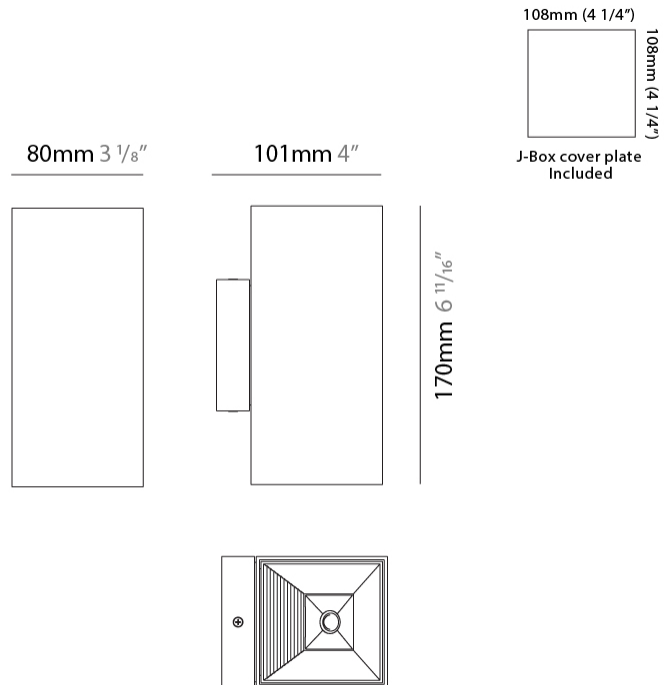

DAU SINGLE SURFACE

D93152R9-

base number Finish
Options

PROJECT
TYPE
SPECIFIER
QUANTITY
DATE

1. To build a product code in our configurator select the specify button on the base model # product page
2. To build a manual product code on this datasheet choose from the options listed below in blue font and add the suffix to the base model #

GENERAL

Series: Dau
Subseries: Dau Single
Brand: Milan
Division: Design
Mounting Type: Surface
Mounting Location: Wall
Subcategory: Up/Down Light

PHYSICAL

Shape: Rectangle
Length (mm): 80
Length (in): 3 1/8
Height (mm): 170
Height (in): 6 11/16
Extension (mm): 101
Extension (in): 4
Light Distribution: Direct / Indirect
Fixture Finish: BAL / MWL / BSL
Fixture Material: Extruded Aluminum

ELECTRICAL

Lamp Type: LED
Input Wattage (W): 14
Dimming: Electronic Low Voltage Dimming
Input Voltage (V): 120Vac Direct Line

LED

Number of LEDs: 2
Color Temperature (°K): 3000
Max. Delivered Lumen (lm): 1330
CRI: >90 CRI
Lamp Life (hrs): 50000

OPTICAL

RATINGS AND CERTIFICATIONS

Certified By: Certified for North American Standards
IP rating: IP44